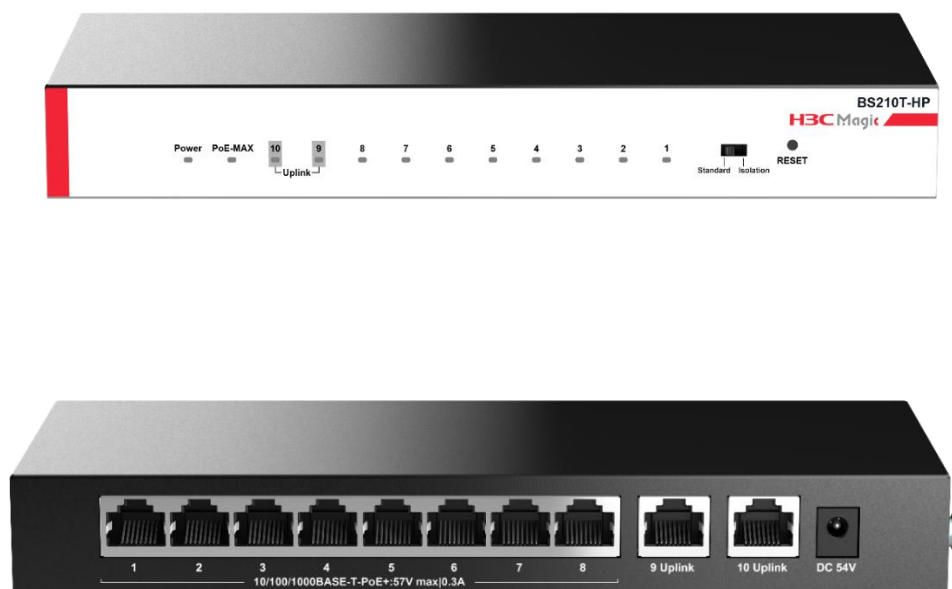

H3C Magic BS210T-HP

10 Ports Gigabit Ethernet

PoE Switch

Release Date: May, 2023

Product overview

H3C Magic BS210T-HP is a new generation of Gigabit unmanaged green PoE switch launched by H3C. It is easy to install, provides a rich set of features, and is widely used in small and medium-sized enterprises, commercial chains, hotels, campuses, and other scenarios.

H3C Magic BS210T-HP Gigabit unmanaged PoE switch

Features and benefits

Stable PoE output

The switch supports PoE+ and can provide 110 W PoE output in total, with up to 30 W PoE output per port.

With an advanced PoE chip, the switch can provide highly reliable and compatible PoE service.

Multiple working modes

The switch can operate in standard and isolation working modes and supports one-key switching of the working mode.

High performance

With a buffer sharing architecture, the switch multiplies the available buffering space for each port, greatly enhancing the forwarding performance in the event of unexpected and sudden traffic bursts.

Item	Specification
Dimensions (H x W x D)	27 x 205 x 85 mm (1.06 x 8.07 x 3.35 in)
Ports	10 x 10/100/1000BASE-T copper ports
Operating mode	Standard Isolation
MAC address entries	4K
Switching capacity	20 Gbps
Forwarding capacity	14.9 Mpps
Packet buffering	2 Mbit
Switching mode	Store-and-forward switching
PoE+	PoE+ supported Supports PoE Power up to 110 W for all PoE ports (8 PoE ports) Supports PoE Power up to 30 W for each PoE port
Power	54 V DC, 2.2 A
Auto-MDI/MDIX	Yes
Cooling method	Natural cooling
Operating temperature/storage temperature	0°C to 40°C (32°F to 104°F)/-40°C to +70°C (-40°F to +158°F)
Operating humidity/storage humidity	5% to 95% RH, noncondensing
Certifications	CE,RoHS
MTBF	> 50000 H
Installation method	Desktop-mount and wall-mount