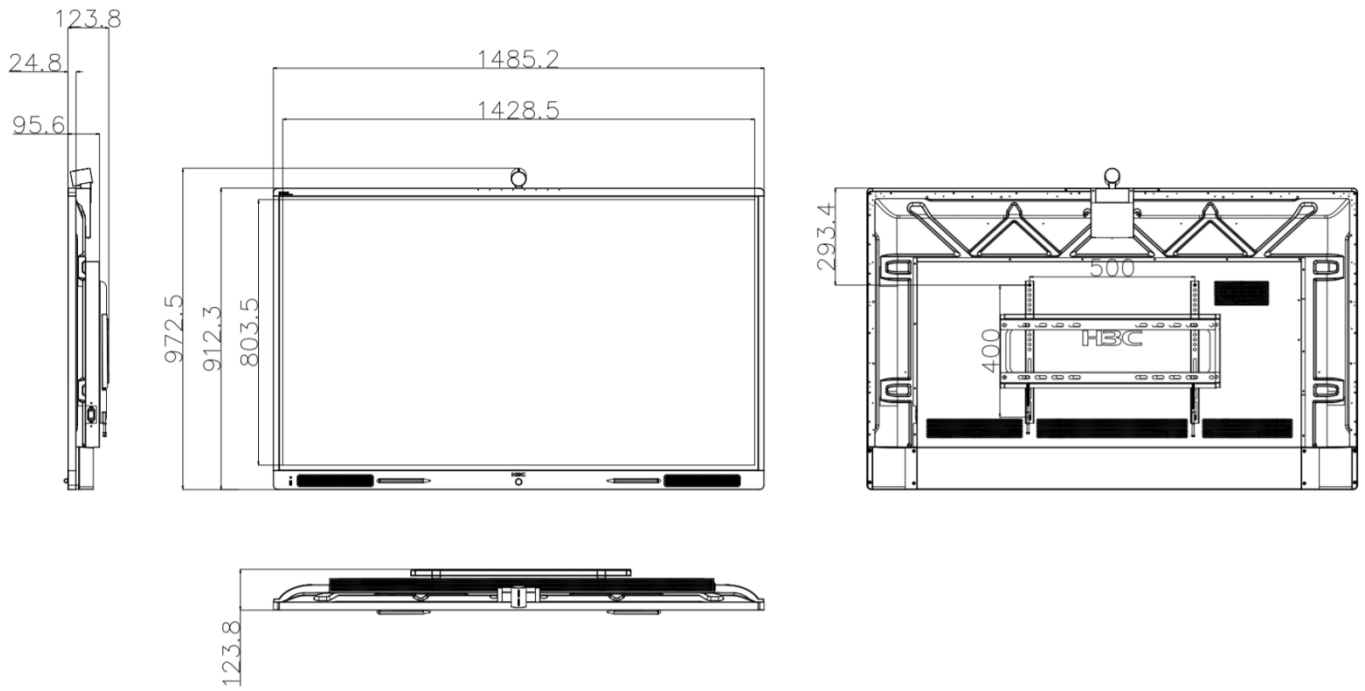

Product Dimensions

H3C Intelligence Terminal Co., Ltd.

Guangzhou headquarters
No.100 of Room 406, No.1 Yichuang Street, Sino-Singapore
Knowledge City, Huangpu District, Guangzhou
Postcode: 510700

<http://www.h3c.com>

Hangzhou headquarters
No.466 Changhe Road, Binjiang District, Hangzhou
Postcode: 310052

Copyright © New H3C Intelligence Terminal Co., Ltd. All Rights Reserved
Disclaimer: Although H3C has made every effort to provide accurate information in this material, it does not warrant that the content of the material is free from technical errors or typographical errors, for which H3C assumes no responsibility in this material.
H3C reserves the right to amend this material without notice or prompt.